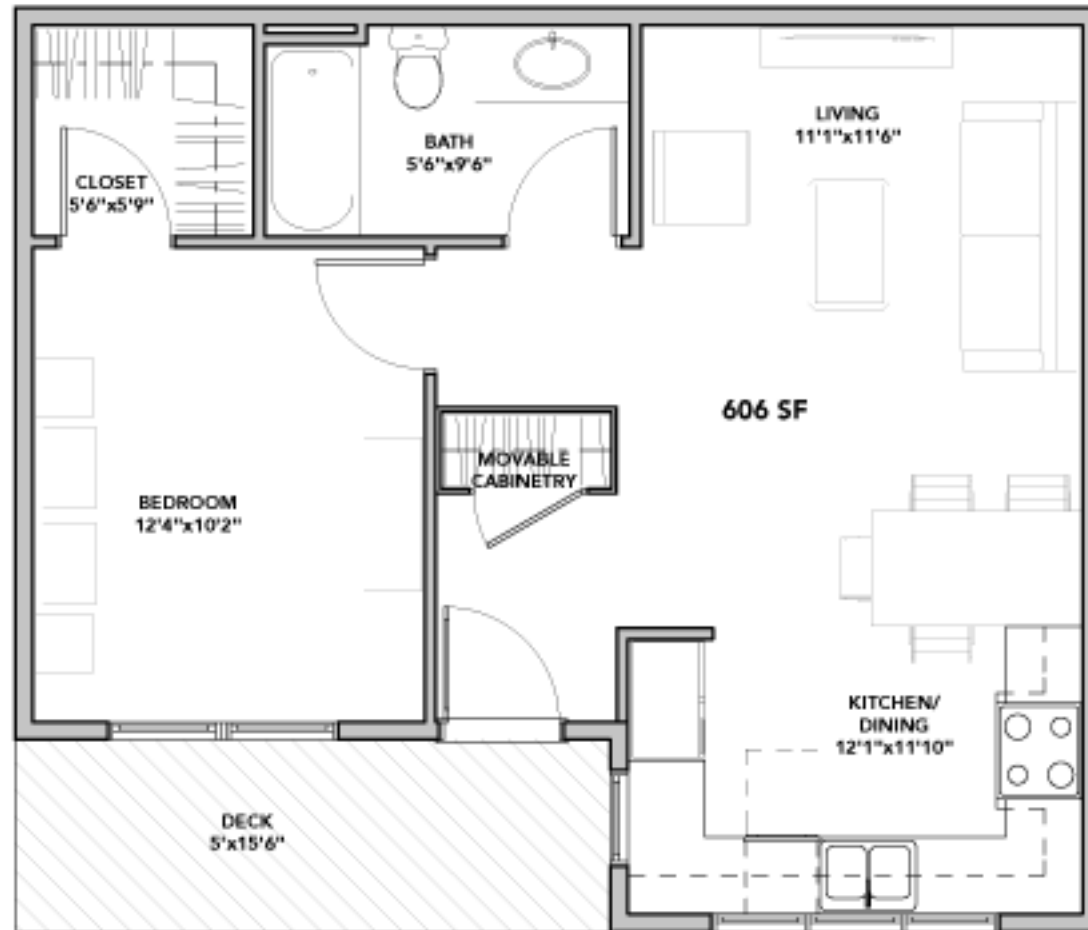

WASHINGTON VILLAGE

1215 Cedar Avenue
Boulder, CO 80304
www.washington-village.com
303.449.3232

BROADWAY TWO NORTH B2-N

All room dimensions are approximate, shown to the maximum of each room, and are subject to field verification. Some features may vary.