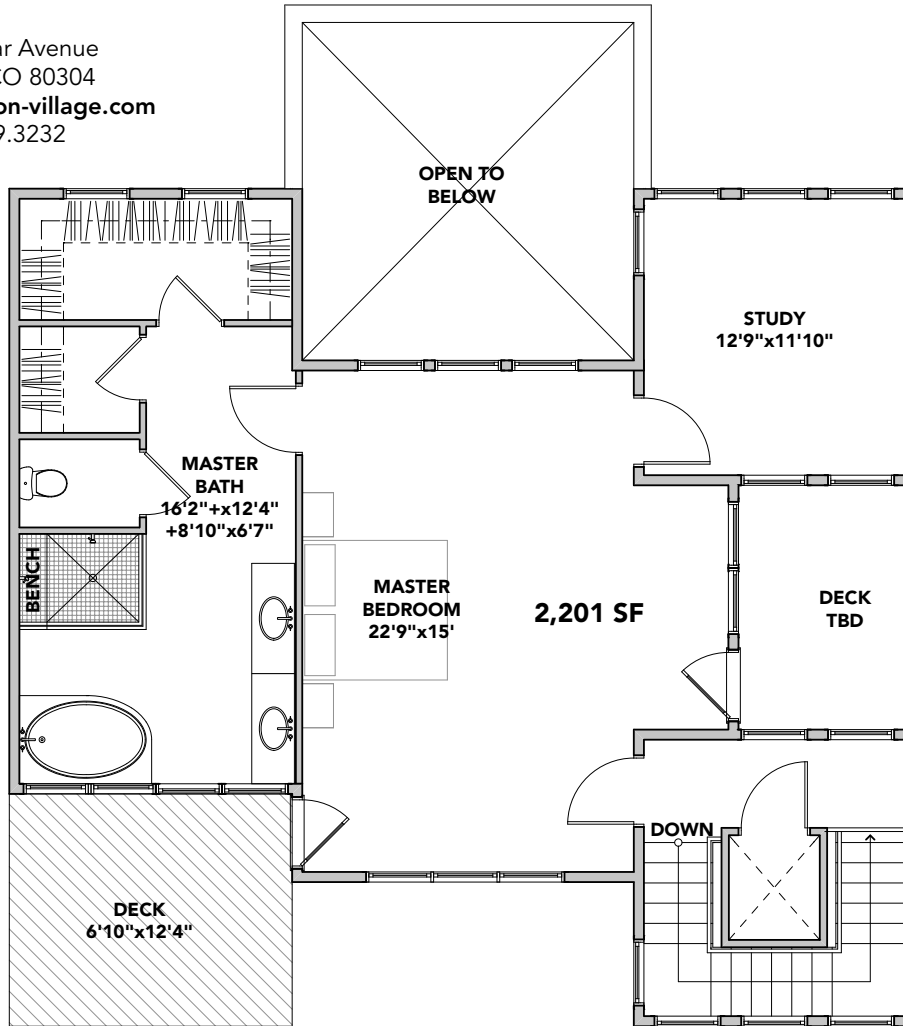

WASHINGTON VILLAGE

1215 Cedar Avenue
Boulder, CO 80304
www.washington-village.com
303.449.3232

BROADWAY SIX NORTH

All room dimensions are approximate, shows to the maximum of each room, and are subject to field verification. Some features may vary.