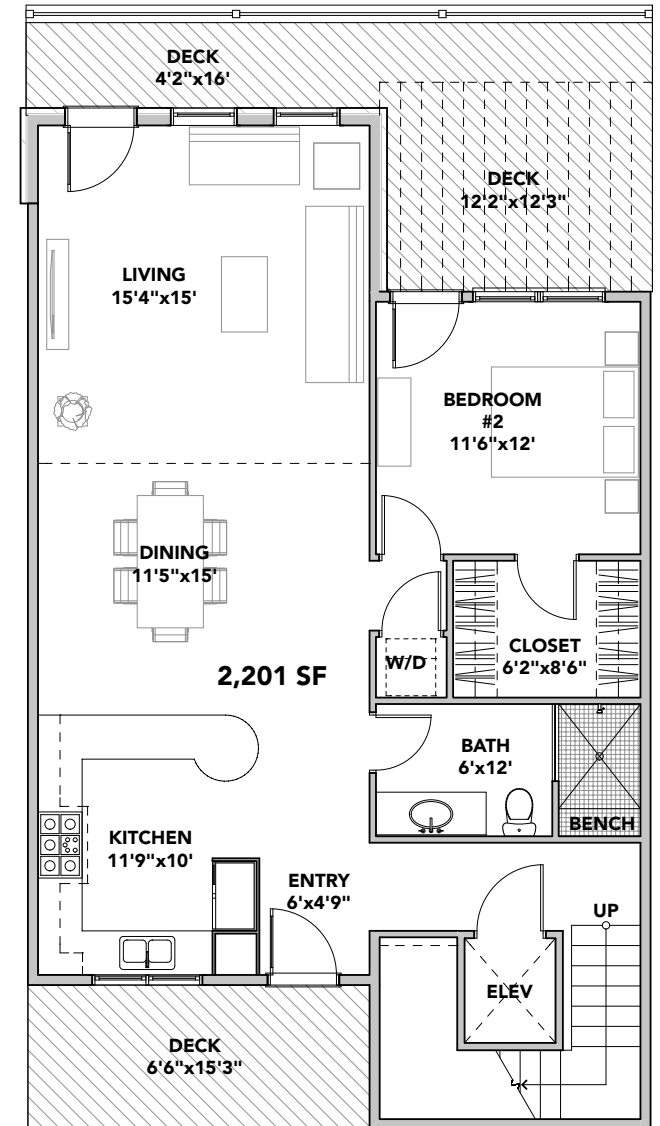

WASHINGTON VILLAGE

1215 Cedar Avenue
Boulder, CO 80304
www.washington-village.com
303.449.3232

BROADWAY SIX NORTH

All room dimensions are approximate, shows to the maximum of each room, and are subject to field verification. Some features may vary.