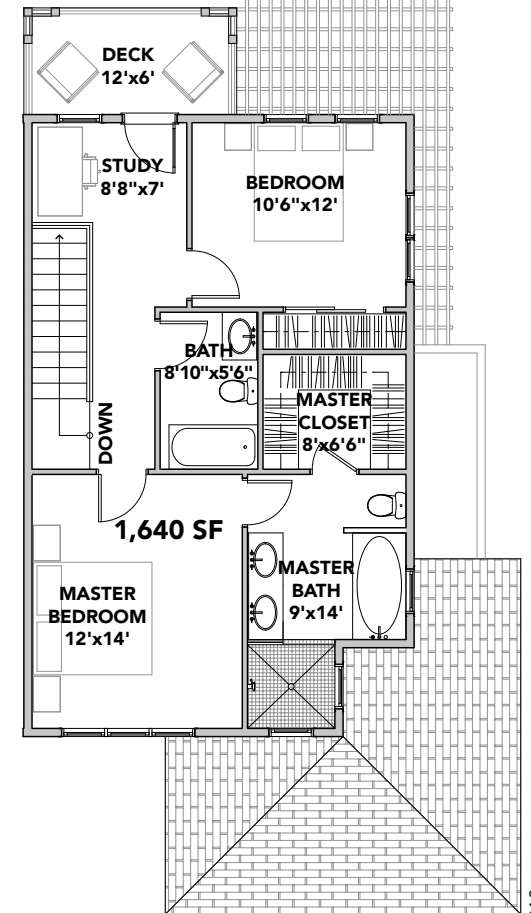

WASHINGTON VILLAGE

ELM ONE SOUTH

1215 Cedar Avenue
Boulder, CO 80304
www.washington-village.com
303.449.3232

All room dimensions are approximate, shows to the maximum of each room, and are subject to field verification. Some features may vary.