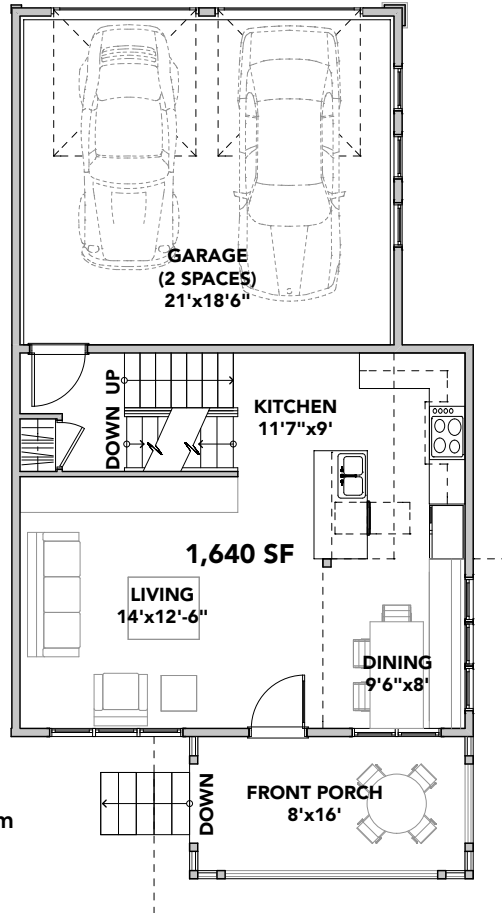

WASHINGTON VILLAGE

ELM ONE SOUTH

1215 Cedar Avenue
Boulder, CO 80304
www.washington-village.com
303.449.3232

All room dimensions are approximate, shows to the maximum of each room, and are subject to field verification. Some features may vary.