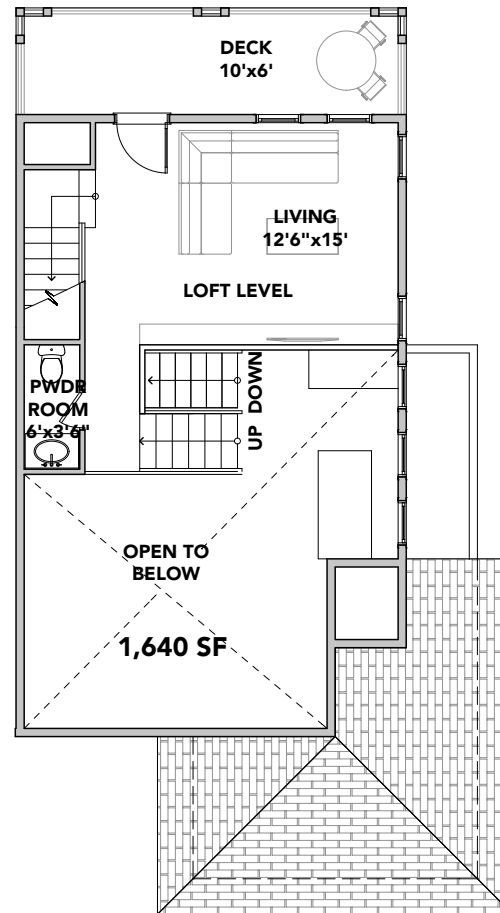

WASHINGTON VILLAGE

ELM ONE SOUTH

1215 Cedar Avenue
Boulder, CO 80304
www.washington-village.com
303.449.3232

All room dimensions are approximate, shows to the maximum of each room, and are subject to field verification. Some features may vary.