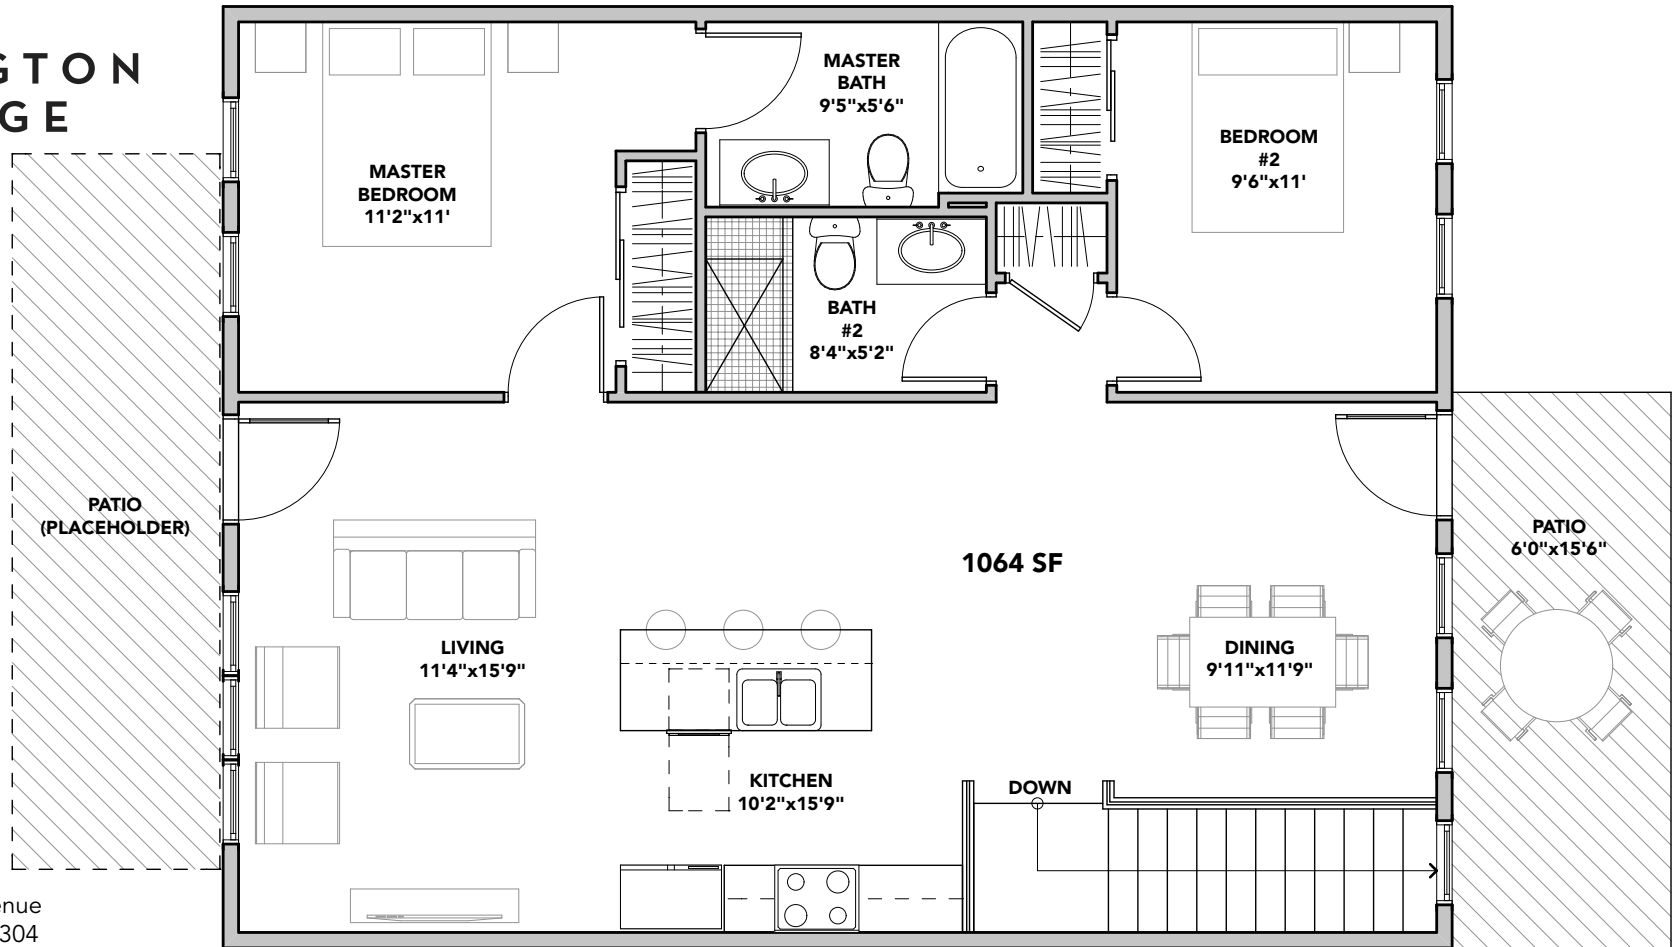

WASHINGTON VILLAGE

MAPLE THREE UPPER M3-U

1215 Cedar Avenue
Boulder, CO 80304
www.washington-village.com
303.449.3232

All room dimensions are approximate, shows to the maximum of each room, and are subject to field verification. Some features may vary.