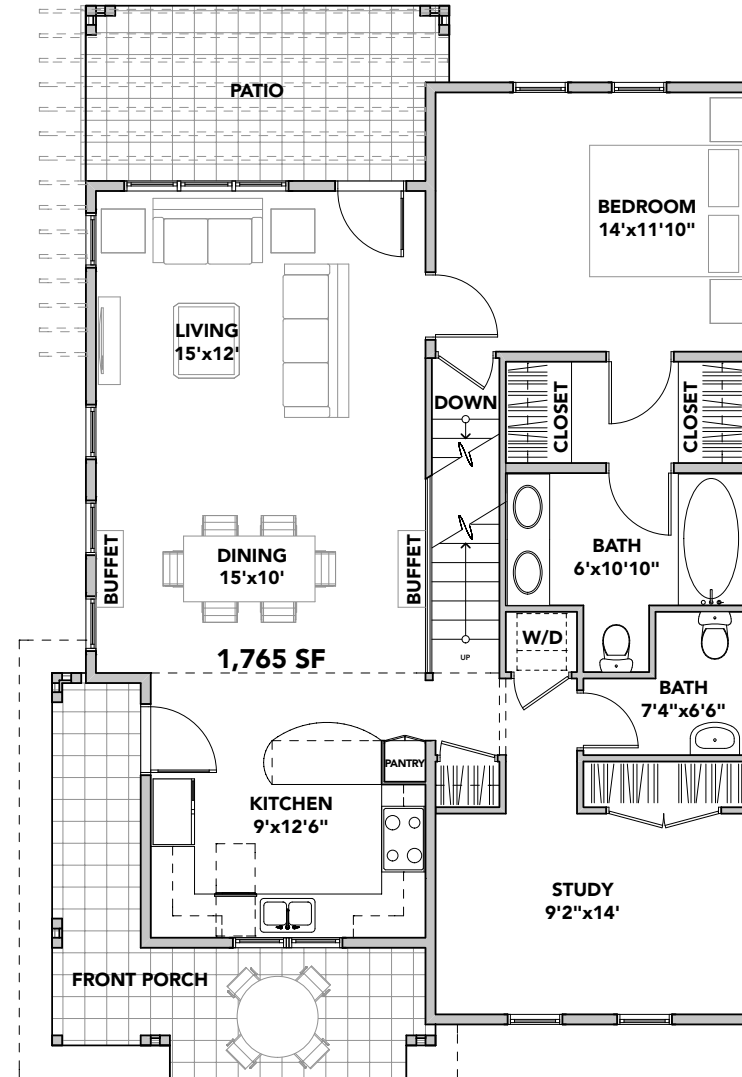

WASHINGTON VILLAGE

MAPLE ONE WEST

1215 Cedar Avenue
Boulder, CO 80304
www.washington-village.com
303.449.3232

CRAWL SPACE,
MAXIMUM
HEIGHT
LESS
THAN
6'0"
HIGH

All room dimensions are approximate, shows to the maximum of each room, and are subject to field verification. Some features may vary.