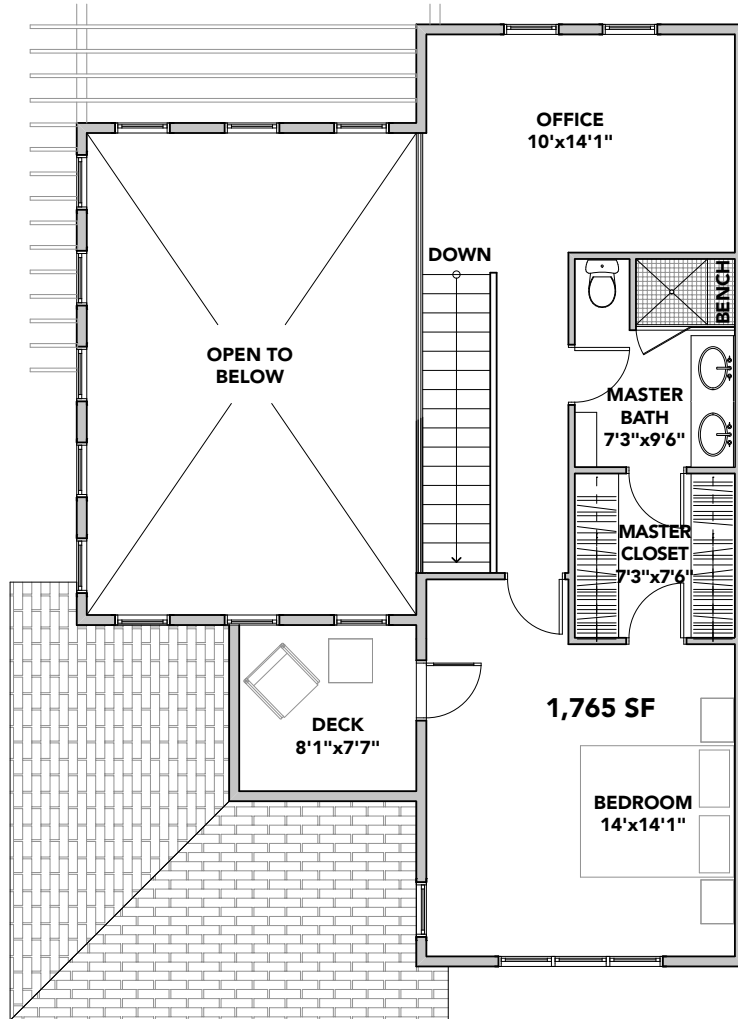

WASHINGTON VILLAGE

MAPLE ONE WEST

1215 Cedar Avenue
Boulder, CO 80304
www.washington-village.com
303.449.3232

CRAWL SPACE,
MAXIMUM
HEIGHT
LESS
THAN
6'0"
HIGH

All room dimensions are approximate, shows to the maximum of each room, and are subject to field verification. Some features may vary.